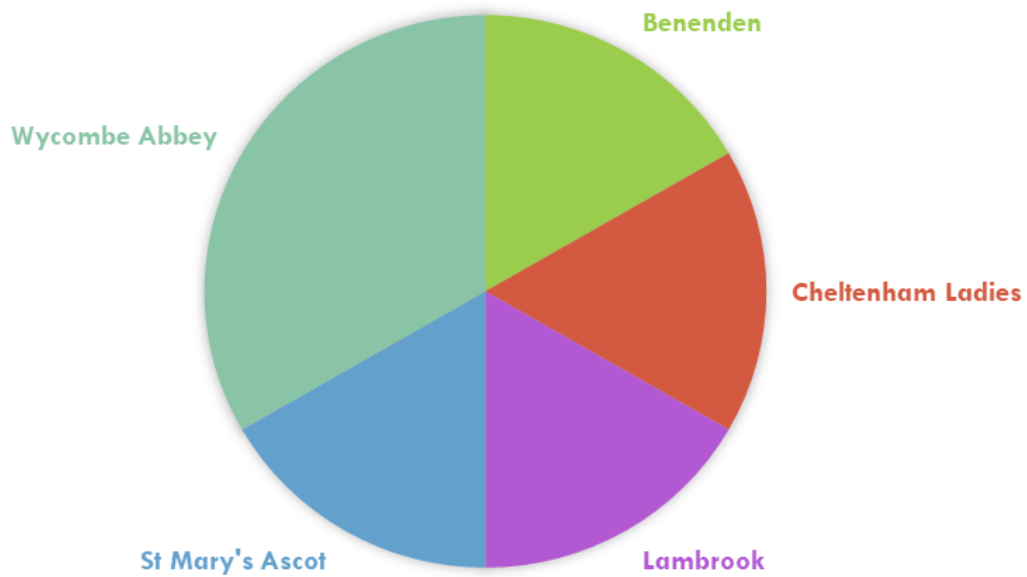

DAY SCHOOL ENTRY: 2023

BOARDING SCHOOL ENTRY: 2023

Destination by School Type: 2023 Entry

■ 11+ Consortium ■ London Day ■ Boarding ■ State

DAY SCHOOL ENTRY: 2021-2023

BOARDING SCHOOL ENTRY: 2021-2023

Destination by School Type: Entry 2021-2023