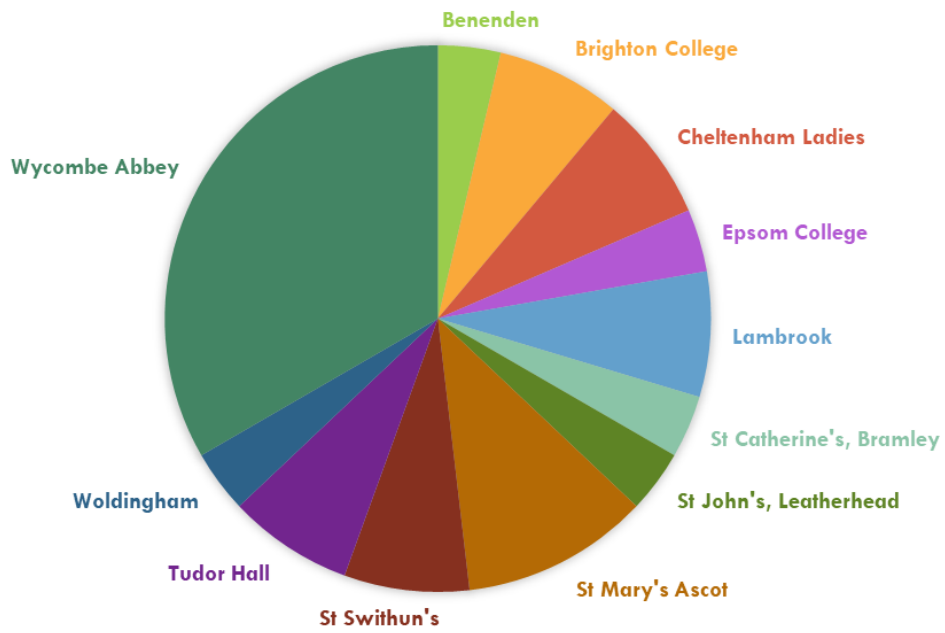

DAY SCHOOL ENTRY: 2023

BOARDING SCHOOL ENTRY: 2023

Destination by School Type: 2023 Entry

■ 11+ Consortium ■ London Day ■ Boarding ■ State

DAY SCHOOL ENTRY: 2021-2023

BOARDING SCHOOL ENTRY: 2021-2023

Destination by School Type: Entry 2021-2023