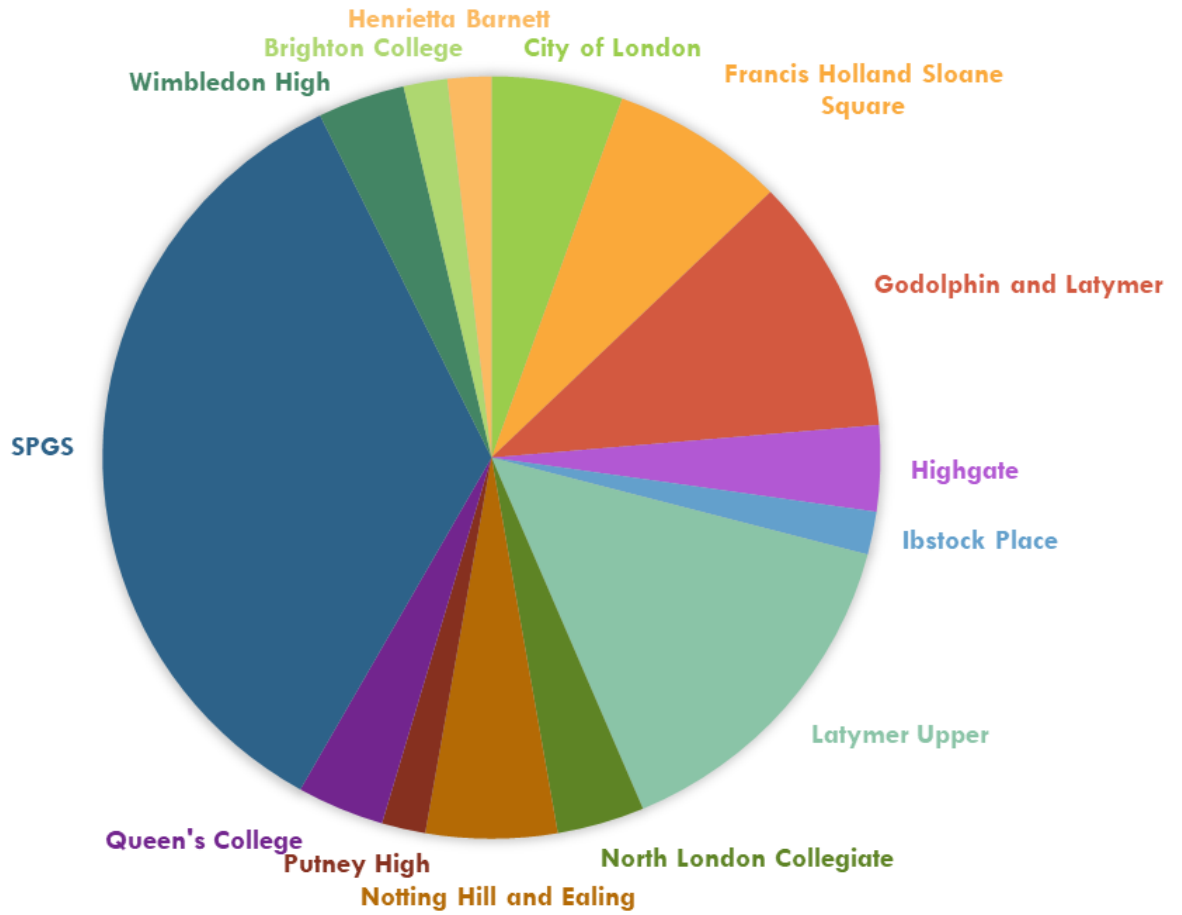

DAY SCHOOL ENTRY: 2023

BOARDING SCHOOL ENTRY: 2023

Destination by School Type: 2023 Entry

■ 11+ Consortium ■ London Day ■ Boarding ■ State

DAY SCHOOL ENTRY: 2021-2023

BOARDING SCHOOL ENTRY: 2021-2023

Destination by School Type: Entry 2021-2023