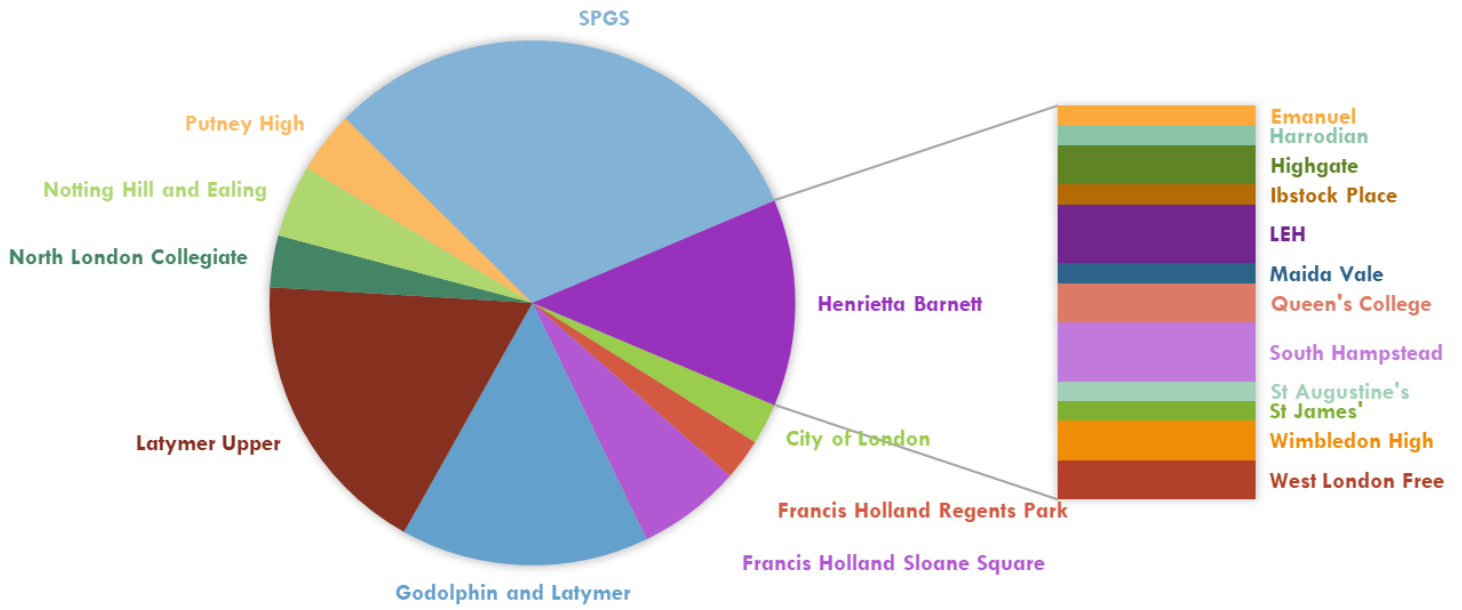

DAY SCHOOL ENTRY: 2023

BOARDING SCHOOL ENTRY: 2023

Destination by School Type: 2023 Entry

■ 11+ Consortium ■ London Day ■ Boarding ■ State

DAY SCHOOL ENTRY: 2021-2023

BOARDING SCHOOL ENTRY: 2021-2023

Destination by School Type: Entry 2021-2023